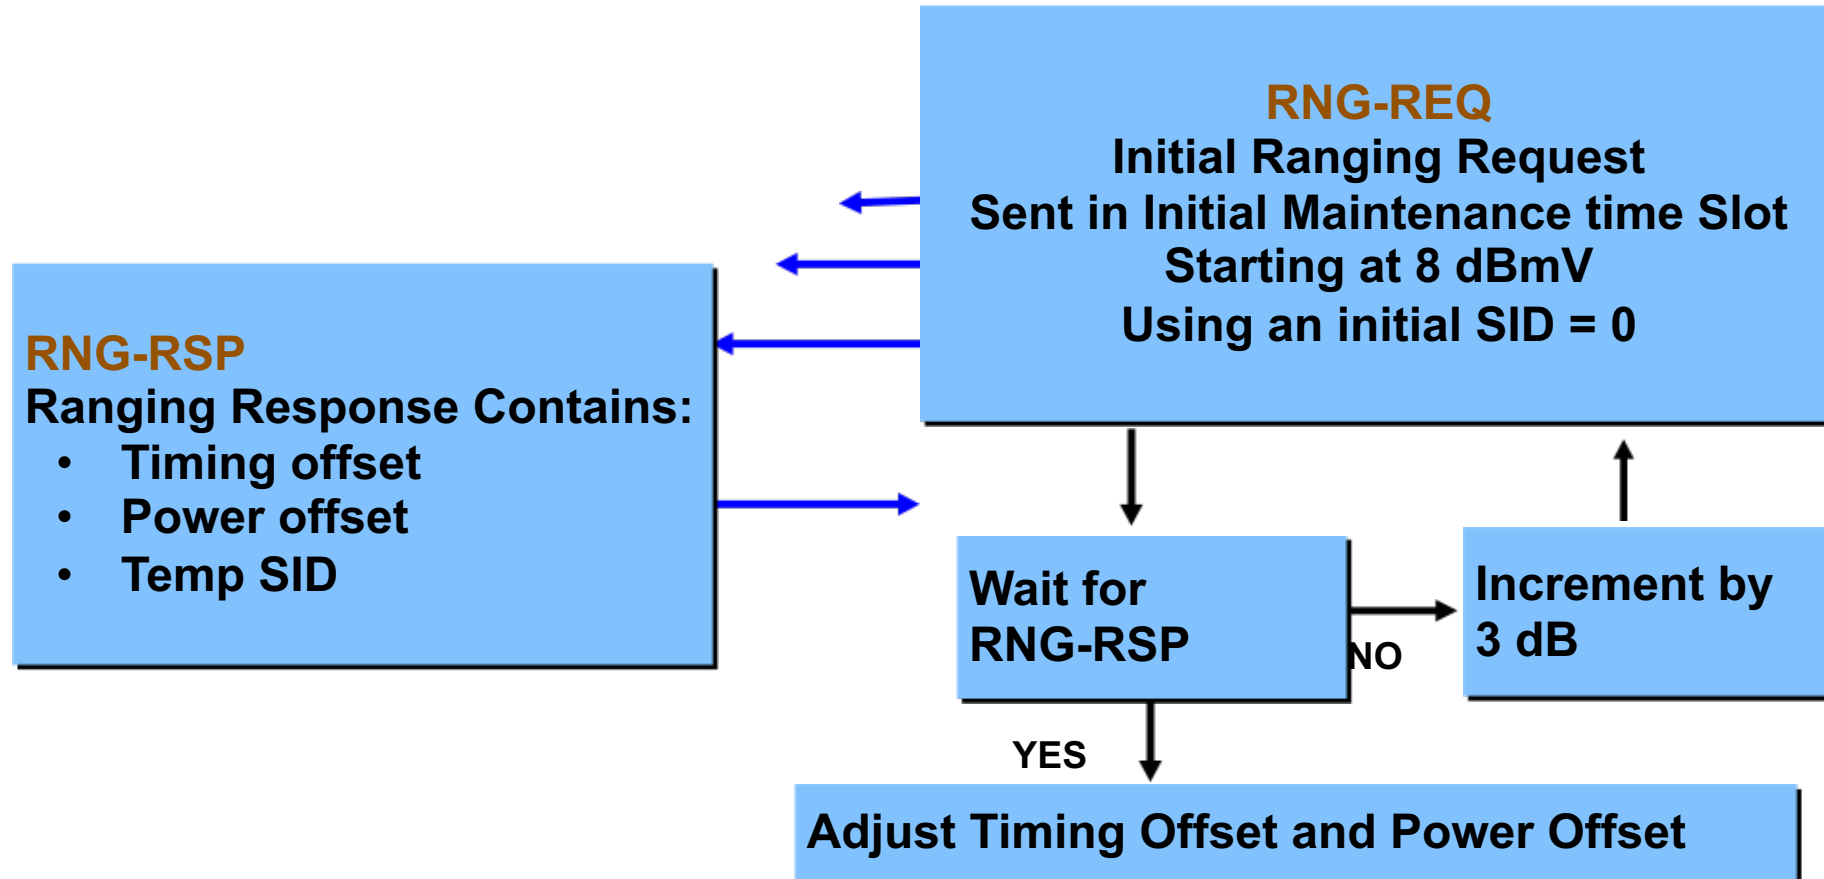

## cable modem

**Sync Broadcast**  
(Minimum one per 200 msec)

**UCD Broadcast** (every 2 sec)

**MAP Broadcast** (every 2 ms)

# CM Initial Ranging

**CMTS**

**cable modem**