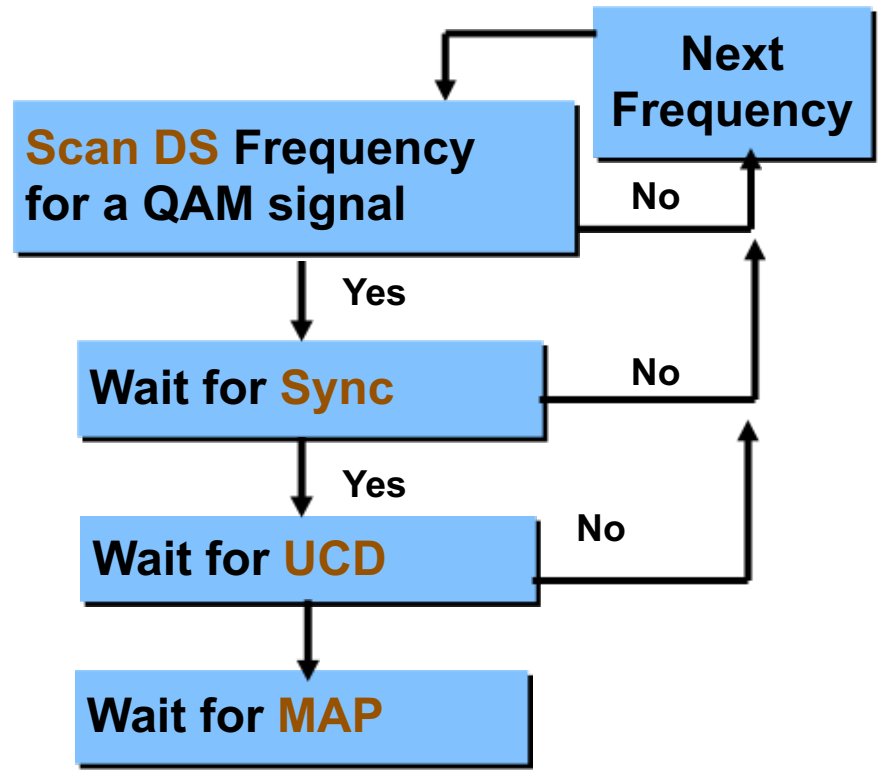

# DS Freq. Acquisition

## CMTS

## cable modem

**Sync Broadcast**  
(Minimum one per 200 msec)

**UCD Broadcast** (every 2 sec)

**MAP Broadcast** (every 2 ms)