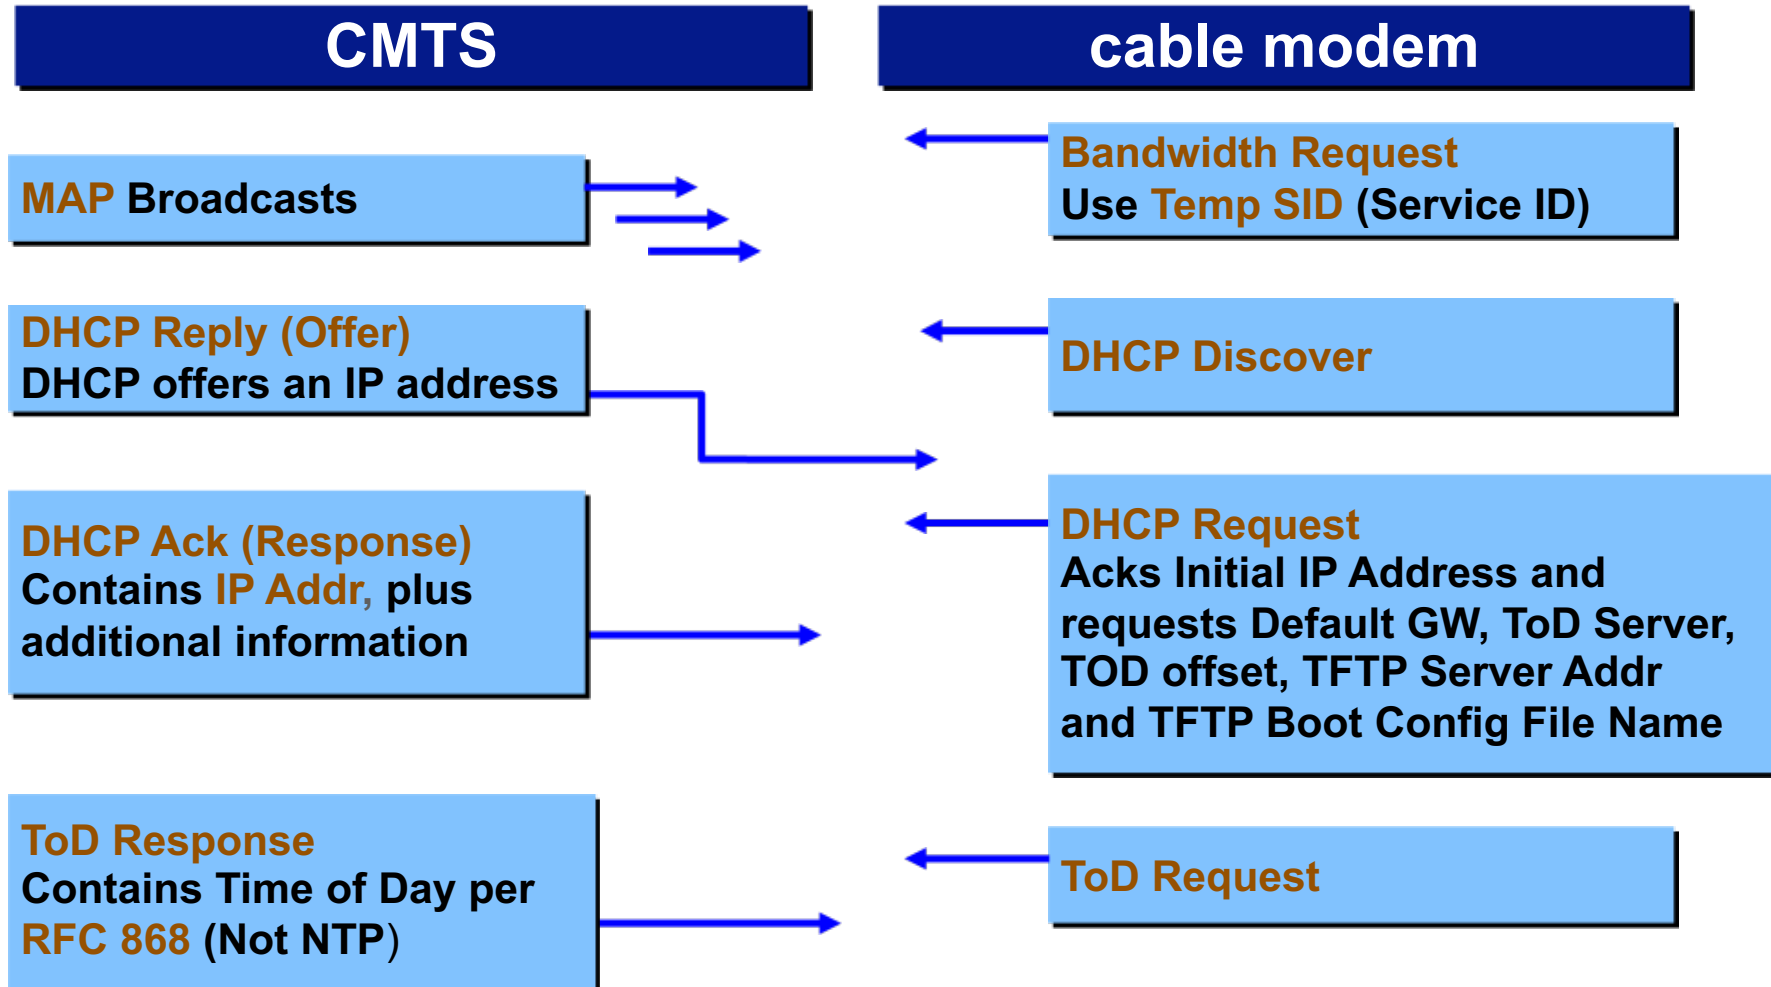

## cable modem

**Sync Broadcast**  
(Minimum one per 200 msec)

**UCD Broadcast** (every 2 sec)

**MAP Broadcast** (every 2 ms)

# CM Initial Ranging

**CMTS**

**cable modem**

# DHCP Overview